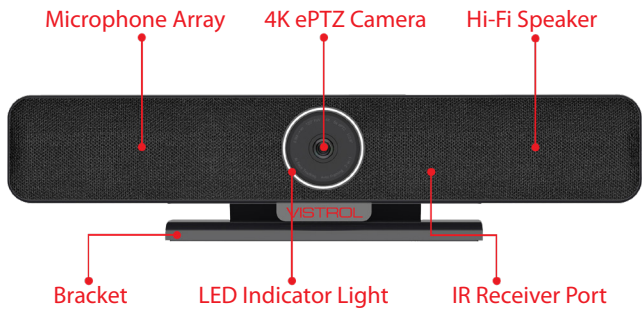

**Data Sheet**

**iCAM-SB5-ACE**

4K Ai VideoBar

The iCAM-SB5-ACE is a high-performance all-in-one audio and video device designed for small, medium, and large conference rooms. It features a 4K ultra-clear camera, built-in speakers, and a microphone array, with AI face tracking and auto-zoom for accurate participant framing. Optional 90° or 120° wide-angle lenses provide flexibility for different room sizes.

**✓ Features**

- 4K ePTZ Camera
- AI Face Tracking
- AI Speaker Tracking
- Hi-Fi Speaker
- Microphone Array
- App Compatibility

**✓ Technical Specifications**

CAMERA FEATURES	
Model Number	iCAM-SB5-ACE
Camera	4K HD, 6x Digital Zoom, 90° / 120° Viewing Angle (Optional), AI Intelligent Tracking, 4K@30fps, 1080P@30fps, 720P@30fps
Microphone	Built-in 4-Mic Array, Pickup Range: 6–10m, Wireless / Wired Extension Mic (Optional)
Speaker	High-Fidelity Speaker
Audio (DSP)	Acoustic Echo Cancellation, Automatic Gain Control, Noise Suppression
Ports	Power, Type-C, Audio In/Out, Extension Mic Port, Kensington Lock
Power Supply	12V
Dimensions	400 x 92 x 75 mm
Operating Temperature	0°C – 40°C
Storage Temperature	-10°C – 70°C
Humidity	5% – 95% (Non-condensing)
Warranty	12 Months
Package	Device, Remote, Manual, Power Adapter, Type-C Cable (Extension Mic Optional)

✓ Product View

✓ Extension Microphone (Optional)

Wireless Extension Microphone (Optional)	
Quantity	4 Units
Microphone Type	4 Omnidirectional Microphones
Pickup Pattern	360° Omnidirectional
Pickup Range	5m Radius
Button	Mute Button
Indicator Light	Mute – Red Standby / Call – Green
Dimensions	100 x 100 x 25 mm
Recommended Room Size	Medium to Large Meeting Rooms

Wired Extension Microphone (Optional)	
Quantity	1 Unit
Microphone Type	1 Omnidirectional Microphone
Pickup Pattern	360° Omnidirectional
Pickup Range	3m Radius
Cable Length	5m
Power	Plug and Play
Button	1 Mute Button
Indicator Light	Mute – Red Standby / Call – Green
Dimensions	122 x 122 x 30 mm
Recommended Room Size	Small to Medium Meeting Rooms