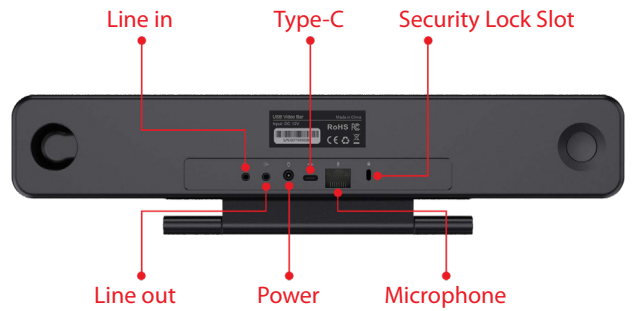

**Data Sheet**

**iCAM-SB5-ACE**

4K Ai VideoBar

The iCAM-SB5-ACE is a high-performance all-in-one audio and video device designed for small, medium, and large conference rooms. It features a 4K ultra-clear camera, built-in speakers, and a microphone array, with AI face tracking and auto-zoom for accurate participant framing. Optional 90° or 120° wide-angle lenses provide flexibility for different room sizes.

**✓ Features**

- 4K ePTZ Camera
- AI Face Tracking
- AI Speaker Tracking
- Hi-Fi Speaker
- Microphone Array
- App Compatibility

**✓ Technical Specifications**

CAMERA FEATURES	
Model Number	iCAM-SB5-ACE
Camera	4K HD, 6x Digital Zoom, 90° / 120° Viewing Angle (Optional), AI Intelligent Tracking, 4K@30fps, 1080P@30fps, 720P@30fps
Microphone	Built-in 4-Mic Array, Pickup Range: 6–10m, Wireless / Wired Extension Mic (Optional)
Speaker	High-Fidelity Speaker
Audio (DSP)	Acoustic Echo Cancellation, Automatic Gain Control, Noise Suppression
Ports	Power, Type-C, Audio In/Out, Extension Mic Port, Kensington Lock
Power Supply	12V
Dimensions	400 x 92 x 75 mm
Operating Temperature	0°C – 40°C
Storage Temperature	-10°C – 70°C
Humidity	5% – 95% (Non-condensing)
Warranty	12 Months
Package	Device, Remote, Manual, Power Adapter, Type-C Cable (Extension Mic Optional)

✓ Product View

✓ Extension Microphone (Optional)

Wireless Extension Microphone (Optional)	
Quantity	4 Units
Microphone Type	4 Omnidirectional Microphones
Pickup Pattern	360° Omnidirectional
Pickup Range	5m Radius
Button	Mute Button
Indicator Light	Mute – Red Standby / Call – Green
Dimensions	100 x 100 x 25 mm
Recommended Room Size	Medium to Large Meeting Rooms

Wired Extension Microphone (Optional)	
Quantity	1 Unit
Microphone Type	1 Omnidirectional Microphone
Pickup Pattern	360° Omnidirectional
Pickup Range	3m Radius
Cable Length	5m
Power	Plug and Play
Button	1 Mute Button
Indicator Light	Mute – Red Standby / Call – Green
Dimensions	122 x 122 x 30 mm
Recommended Room Size	Small to Medium Meeting Rooms